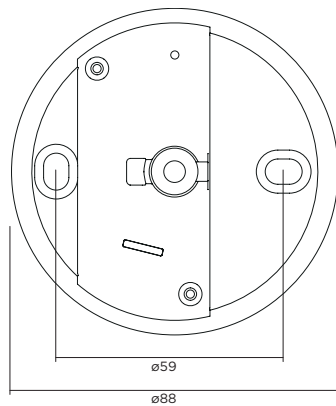

CONE

20-05-2015

1.0

LED 8W | 220-240V | 50-60Hz | COB 3-step | incl. PS | phase-cut dim

CE IP20 960°C 0,3m 36°

2700K | >80CRI | 480lm

white texture

200184W2

chrome

200184C2

black texture

200184B2

baldachin dimensions

DIMENSIONS

MOUNTING INSTRUCTION

- 1 Remove the top cover
- 2 Fixate the baldachin to the ceiling with screws