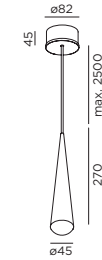

CONE

20-05-2015

1.0

LED 8W | 220-240V | 50-60Hz | COB 3-step | incl. PS | phase-cut dim

CE IP20 960°C 0,3m 36°

2700K | >80CRI | 480lm

white texture

200184W2

chrome

200184C2

black texture

200184B2

baldachin dimensions

DIMENSIONS

MOUNTING INSTRUCTION

- 1 Remove the top cover
- 2 Fixate the baldachin to the ceiling with screws