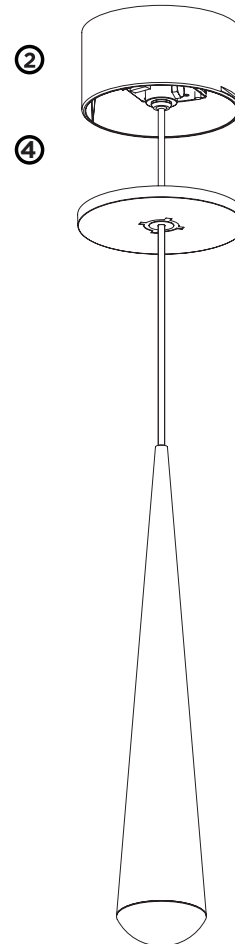

CONE

20-05-2015

1.0

LED 8W | 220-240V | 50-60Hz | COB 3-step | incl. PS | phase-cut dim

CE IP20 960°C 0,3m 36°

2700K | >80CRI | 480lm

white texture

200184W2

chrome

200184C2

black texture

200184B2

baldachin dimensions

DIMENSIONS

MOUNTING INSTRUCTION

- 1 Remove the top cover
- 2 Fixate the baldachin to the ceiling with screws

POWER CONNECTION

- 3 Connect the power supply

Interior: STANDARD version

- 4 Close the top cover

WEVER & DUCRÉ
LIGHTING

www.weverducre.com

INSTALLATION
INSTRUCTIONS