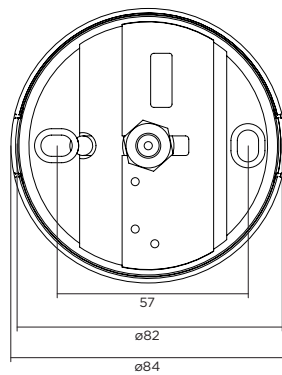

2183E0D0

for lamps see our catalogue

baldachin dimensions

DIMENSIONS

MOUNTING INSTRUCTION

- 1 Attach the baldachin to the ceiling with screws.

POWER CONNECTION

- 2 Interior: STANDARD connection