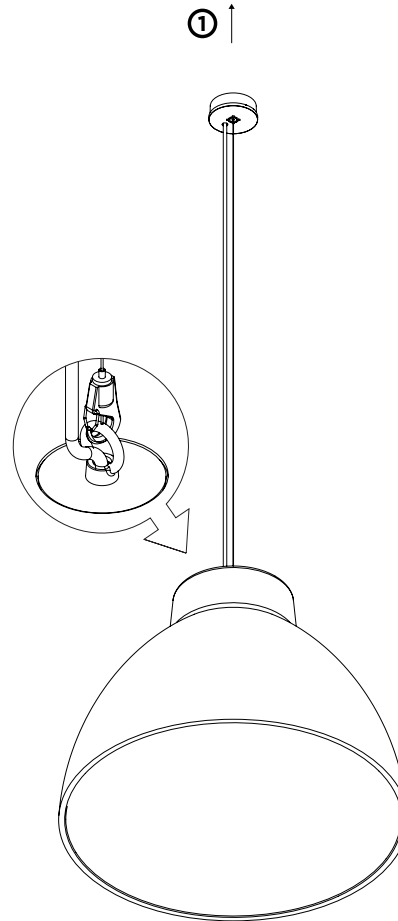

BISHOP

01-06-2015

4.0

E27 max. 25W | E27 | 220-240VAC | 50-60Hz

CE IP20 960°C 0,9m

white texture

2181E0W0

dark grey texture

2182E0D0

for lamps see our catalogue

8.0

E27 max. 25W | E27 | 220-240VAC | 50-60Hz

CE IP20 960°C 0,9m

white texture

2183E0W0

dark grey texture

2183E0D0

for lamps see our catalogue

baldachin dimensions

DIMENSIONS

MOUNTING INSTRUCTION

- 1 Attach the baldachin to the ceiling with screws.

POWER CONNECTION

- 2 Interior: STANDARD connection