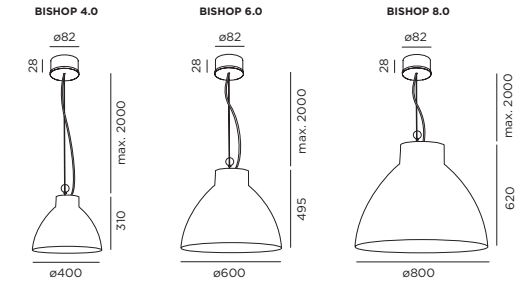

2183E0D0

for lamps see our catalogue

baldachin dimensions

DIMENSIONS

MOUNTING INSTRUCTION

- 1 Attach the baldachin to the ceiling with screws.

POWER CONNECTION

- 2 Interior: STANDARD connection