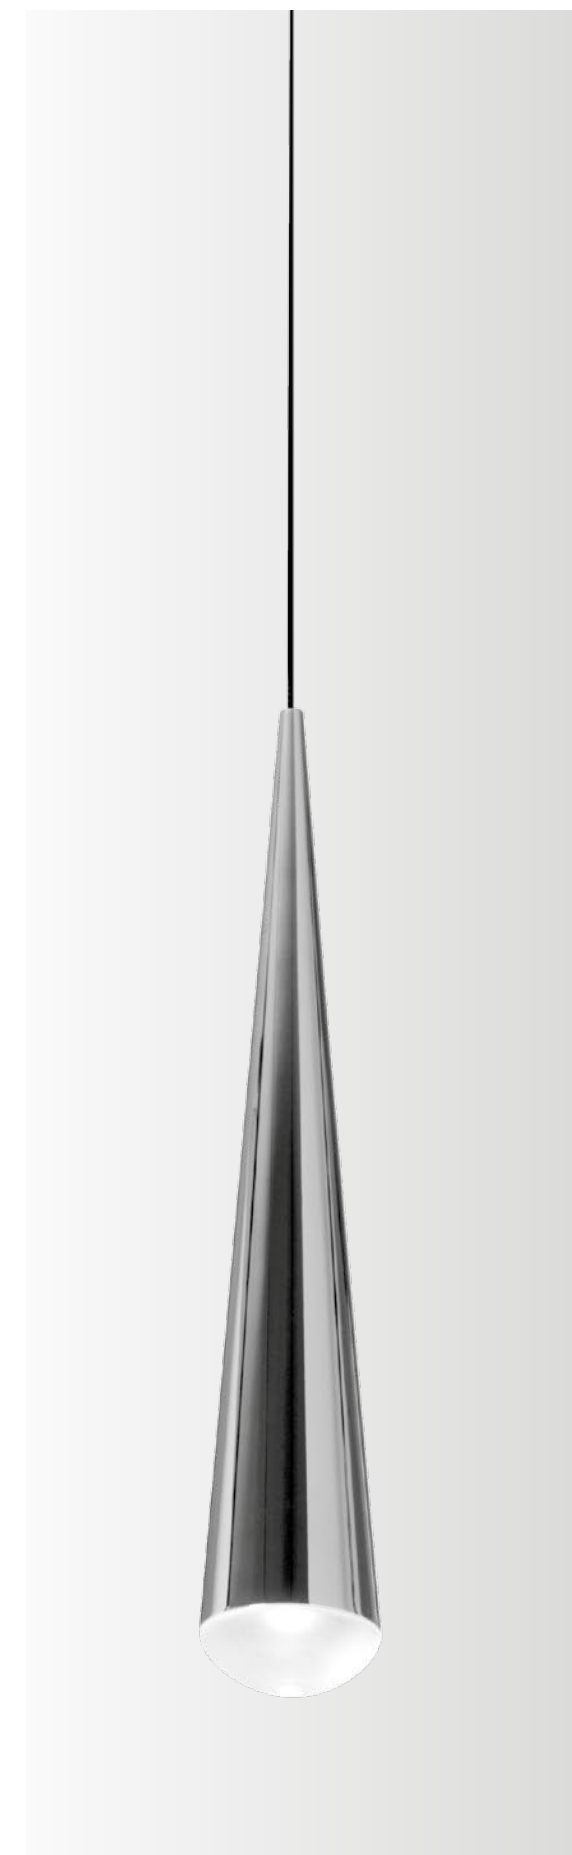

CONE

1.0

LED 8W | 220-240V | 50-60Hz
 COB 3-step | incl. PS | phase-cut dim
 aluminium powder coated | glass
 chrome plated | glass

CE 0.55kg ± 960° IP20 0.3+ 1.36°

H

2700K | >80CRI | 480lm

	200184W2
	200184C2
	200184B2

INTERIOR | CEILING SUSPENDED