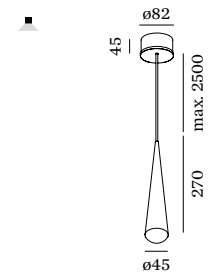

CONE

1.0

LED 8W | 220-240V | 50-60Hz
 COB 3-step | incl. PS | phase-cut dim
 aluminium powder coated | glass
 chrome plated | glass

CE 0.55kg ± 960° IP20 0.3+ 1.36°

H

2700K | >80CRI | 480lm

	200184W2
	200184C2
	200184B2